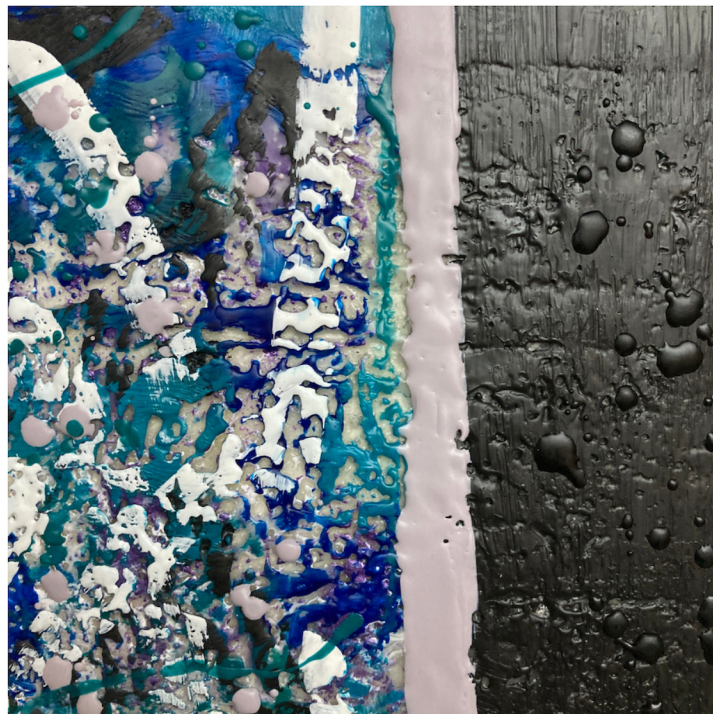

POSSIBILITIES - COLLAGE ON PAPER

CARTWHEELS - COLLAGE ON WOOD PANEL

SHATTERED ROMANCE - COLLAGE ON FABRIC INTERFACING

COOL COAST CAMP - ENCAUSTIC COLLAGE

CALLIOPE'S DREAM - 16X16 COLLAGE ON MASONITE

CRAB THAT WAS - 10"X10" ENCAUSTIC COLLAGE ON PANEL

DEPARTMENT STORE ELEPHANT - COLLAGE ON PAPER

REBUILDING - COLLAGE ON MASONITE

FALL OF THE PATRIARCHY - COLLAGE ON PAPER

FUNNY FACE - COLLAGE ON PAPER

LADY DOLL - COLLAGE ON BOOK COVER

PLEASE REMOVE - COLLAGE ON MATBOARD

PRICE DROP - COLLAGE ON MATBOARD

SPRING BOUQUET - ENCAUSTIC ON PANEL

SHADOW MY HEART - COLLAGE ON WOOD PANEL

MY SIN - COLLAGE ON WOOD PANEL

CAMO - COLLAGE ON WOOD PANEL

SURFACE OF THE MOON - DIMENSIONAL COLLAGE ON CANVAS