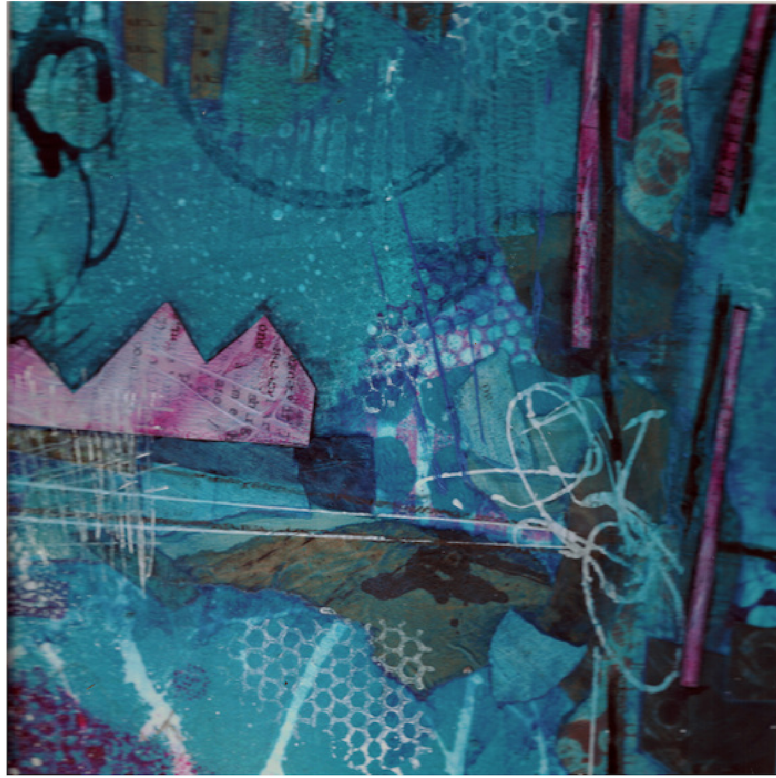

**APRIL 2024 - KELLY SCHAUB**  
**SPRING CLEANING & STUDIO CLEARANCE**

FLOWER GIRL - COLLAGE ON WOOD PANEL

ALWAYS KISS ME - ENCAUSTIC COLLAGE ON CANVAS BOARD

XYZ - 10"X10" COLLAGE ON WOOD PANEL

ATYPICAL - 10"X10" COLLAGE ON WOOD PANEL

POSSIBILITIES - COLLAGE ON PAPER

CARTWHEELS - COLLAGE ON WOOD PANEL

SHATTERED ROMANCE - COLLAGE ON FABRIC INTERFACING

COOL COAST CAMP - ENCAUSTIC COLLAGE

CALLIOPE'S DREAM - 16X16 COLLAGE ON MASONITE

CRAB THAT WAS - 10"X10" ENCAUSTIC COLLAGE ON PANEL