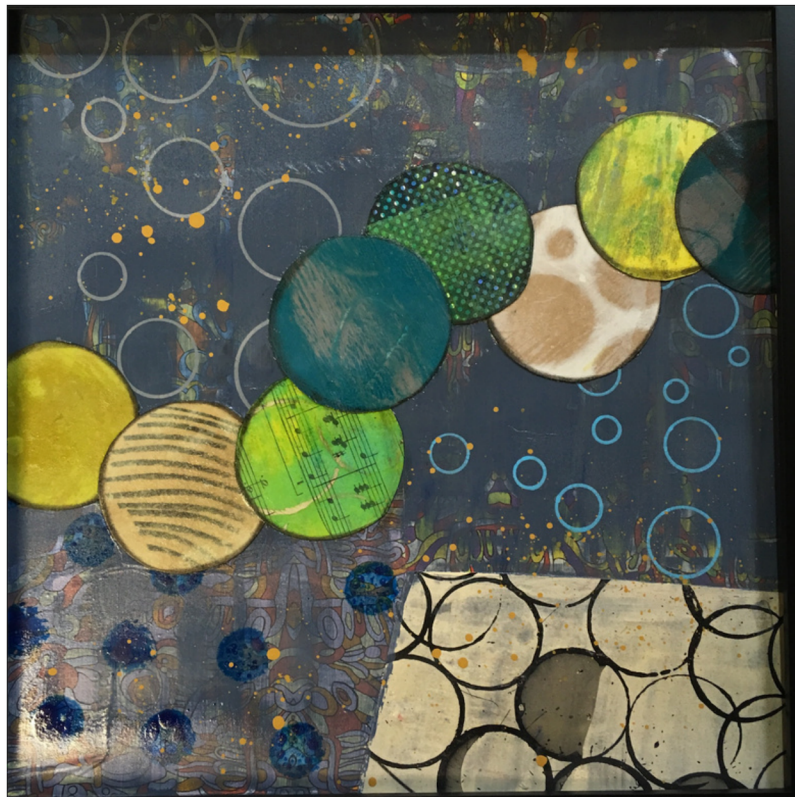

LINESSET TWO - COLLAGE ON PAPER

CROWD CONTROL - COLLAGE ON PAPER

FOLLOW ME - COLLAGE ON PAPER

AUTUMN BREEZE - COLLAGE ON PAPER

DOUBLE YOUR PLEASURE - COLLAGE ON PAPER

OH SO COOL - COLLAGE ON PAPER

SHE'S GOT THE LOOK - 12X12 COLLAGE ON CANVAS

WHERE'S PLUTO? - 12X12 COLLAGE ON MASONITE

IN THE GAME - 12X12 COLLAGE ON MASONITE

SING A SONG OF SIXPENCE - 12X12 COLLAGE ON MASONITE

FORGOTTEN FOREST - 12"X4" COLLAGE ON PAPER  
(FRAMED)

POWER OF LOVE - ENCAUSTIC COLLAGE ON PANEL